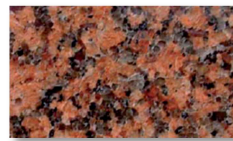

Bianco Cristal (P)

Impala (P/H)

Jura Gelb (P)

Jura Grau (P)

Multicolor Red (P)

Shangrilla (P)

Steel Grey (P)

Tarn (P)

(P) = Gepolijst (H) = Gezoet (B) = Geborsteld (T) = Leather (A) = Anticato

Prijzen zijn bruto en exclusief BTW – uitgave 10- 2017

Prijsgroep 3

African Red (P)

Angola Black (P)

Azul Pavone (P)

Balmoral (P)

Ebony Black (P)

Forest Black (H)

Ghibli (P)

Giallo Veneziano (P)

Impala (B)

Indian Juperano (P)

Ivo Red (P)

Juperano Colombo (P)

New Caladonian Brown (P)

Olive Green (P)

Paradiso (P)

Paradiso Bash (P)

Saphir Brown (P)

Steel Grey (T)

Tan Brown (P)

Verde Bahia (P)

Verde Savanna (P)