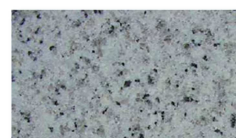

GRANIET / HARDSTEEN WERKBLADEN 2 + 2 CM

Prijsgroep 1

Bianco Sardo (P)

Bleu Cristalin (P)

Grigio Castello (P)

Mountain Pink (P)

Rosa Beta (P)

Rosa Cinzia (P)

Rosa Porinho (P)

Rosino (P)

Silver White (P)

Prijsgroep 2

Azul Platino (P)

Baltic Brown (P)

Belgisch Hardsteen (H)

Bianco Aurora (P)

Bianco Cristal (P)

Impala (P/H)

Jura Gelb (P)

Jura Grau (P)

Multicolor Red (P)

Shangrilla (P)

Steel Grey (P)

Tarn (P)