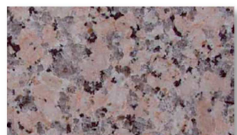

GRANIET / HARDSTEEN WERKBLADEN 2 + 2 CM

Prijsgroep 1

Bianco Sardo (P)

Bleu Cristalin (P)

Grigio Castello (P)

Mountain Pink (P)

Rosa Beta (P)

Rosa Cinzia (P)

Rosa Porinho (P)

Rosino (P)

Silver White (P)

Prijsgroep 2

Azul Platino (P)

Baltic Brown (P)

Belgisch Hardsteen (H)

Bianco Aurora (P)

Bianco Cristal (P)

Impala (P/H)

Jura Gelb (P)

Jura Grau (P)

Multicolor Red (P)

Shangrilla (P)

Steel Grey (P)

Tarn (P)

Olive Green (P)

Paradiso (P)

Paradiso Bash (P)

Saphir Brown (P)

Steel Grey (T)

Tan Brown (P)

Verde Bahia (P)

Verde Savanna (P)