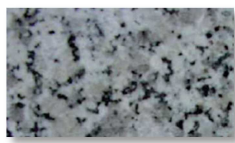

GRANIET / HARDSTEEN WERKBLADEN 2 + 2 CM

Prijsgroep 1

Bianco Sardo (P)

Bleu Cristalin (P)

Grigio Castello (P)

Mountain Pink (P)

Rosa Beta (P)

Rosa Cinzia (P)

Rosa Porinho (P)

Rosino (P)

Silver White (P)

Prijsgroep 2

Azul Platino (P)

Baltic Brown (P)

Belgisch Hardsteen (H)

Bianco Aurora (P)

Bianco Cristal (P)

Impala (P/H)

Jura Gelb (P)

Jura Grau (P)

Multicolor Red (P)

Shangrilla (P)

Steel Grey (P)

Tarn (P)

Olive Green (P)

Paradiso (P)

Paradiso Bash (P)

Saphir Brown (P)

Steel Grey (T)

Tan Brown (P)

Verde Bahia (P)

Verde Savanna (P)