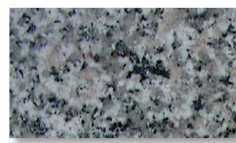

GRANIET / HARDSTEEN WERKBLADEN 2 + 2 CM

Prijsgroep 1

Bianco Sardo (P)

Bleu Cristalin (P)

Grigio Castello (P)

Mountain Pink (P)

Rosa Beta (P)

Rosa Cinzia (P)

Rosa Porinho (P)

Rosino (P)

Silver White (P)

Prijsgroep 2

Azul Platino (P)

Baltic Brown (P)

Belgisch Hardsteen (H)

Bianco Aurora (P)

Bianco Cristal (P)

Impala (P/H)

Jura Gelb (P)

Jura Grau (P)

Multicolor Red (P)

Shangrilla (P)

Steel Grey (P)

Tarn (P)

Olive Green (P)

Paradiso (P)

Paradiso Bash (P)

Saphir Brown (P)

Steel Grey (T)

Tan Brown (P)

Verde Bahia (P)

Verde Savanna (P)